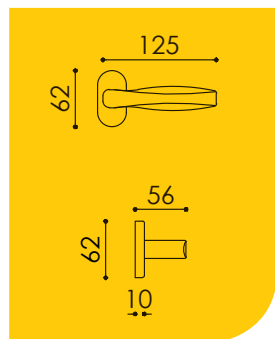

SESIA

CODICE_CODE:
G-A08

MATERIALE_MATERIAL: Alluminio/Aluminium

MANIGLIA_HANDLE

BOCCHETTE_ESCUTCHEONS

DRY KEEP_DRY KEEP