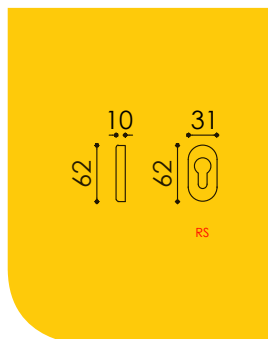

SESIA

CODICE_CODE:
G-A08

MATERIALE_MATERIAL: Alluminio/Aluminium

MANIGLIA_HANDLE

BOCCHETTE_ESCUTCHEONS

DRY KEEP_DRY KEEP