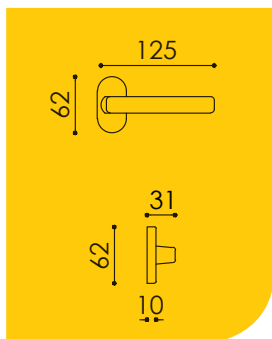

Nero Opaco
Matt Black

F9
010

Bianco Opaco
Matt White

MANIGLIA_HANDLE

BOCCHETTE_ESCUTCHEONS

DRY KEEP_DRY KEEP