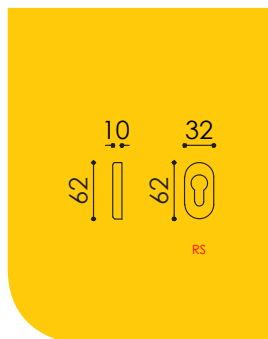

Nero Opaco
Matt Black

F9
010

Bianco Opaco
Matt White

MANIGLIA_HANDLE

BOCCHETTE_ESCUTCHEONS

DRY KEEP_DRY KEEP