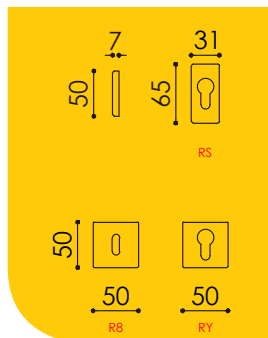

LAURA

CODICE_CODE:
G-050Q

LA
50

MATERIALE_MATERIAL: Zama/Zamak

MANIGLIA_HANDLE

BOCCHETTE_ESCUTCHEONS

DRY KEEP_DRY KEEP