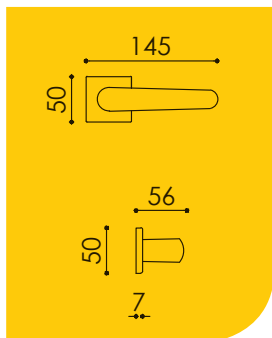

LAURA

CODICE_CODE:
G-050Q

LA
50

MATERIALE_MATERIAL: Zama/Zamak

MANIGLIA_HANDLE

BOCCHETTE_ESCUTCHEONS

DRY KEEP_DRY KEEP