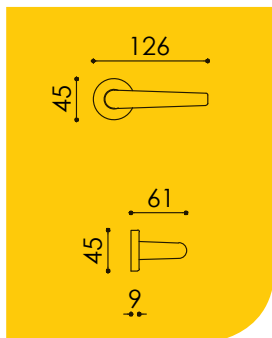

# GENOVA

CODICE\_CODE:  
G-012

MATERIALE\_MATERIAL: Zama/Zamak

MANIGLIA\_HANDLE

BOCCHETTE\_ESCUTCHEONS

DRY KEEP\_DRY KEEP