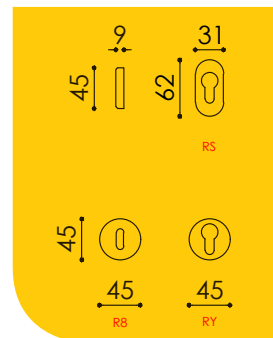

# GENOVA

CODICE\_CODE:  
G-012

MATERIALE\_MATERIAL: Zama/Zamak

MANIGLIA\_HANDLE

BOCCHETTE\_ESCUTCHEONS

DRY KEEP\_DRY KEEP